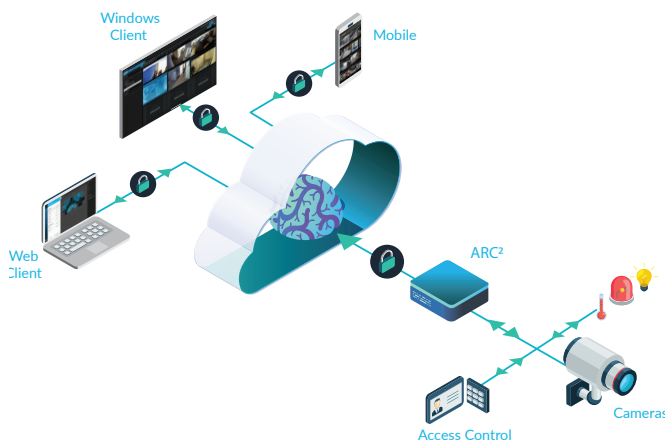

ACCESS CONTROL

The Arcules Integrated Access Control as a Services (ACaaS) offers growing enterprises commercial access control that provides easy remote management, increased security, and minimal maintenance.

Combined with Arcules Video Surveillance as a Service, Arcules Integrated Access Control creates a unified experience that enables you to manage everything from one user-friendly interface, across all locations, from anywhere on any device. Arcules also offers Access Control as a stand-alone service, if desired.

Benefits & Features:

- Integrated with Axis A1601 Controllers
- Review alarms triggered by access control events with video verification
- Monitor doors to view live status and states, perform door actions remotely
- Manage door modes and unlock schedules
- Configure access levels, schedules and holidays
- Assign access levels and cards/credentials for users and groups
- Scale from one door to many, and one site to many quickly
- Unified with Arcules video monitoring to correlate activity and events

THE ARCULES RAPID CLOUD CONNECTOR (Arc2)

The Arcules Arc2 gateway transforms a simple appliance into a unique connector that securely pushes your local data to the cloud – at a cost that’s just a fraction of on-premise systems.