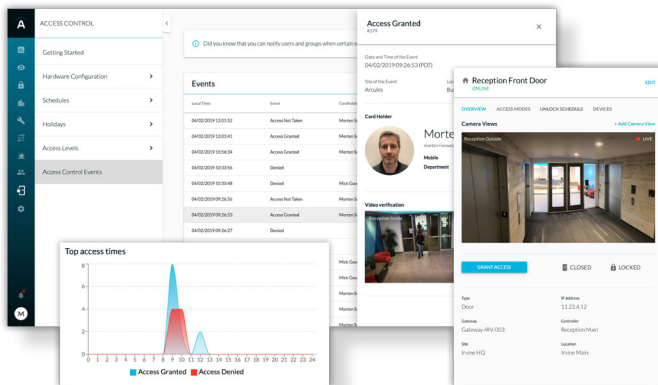

ACCESS CONTROL

The Arcules Integrated Access Control as a Services (ACaaS) offers growing enterprises commercial access control that provides easy remote management, increased security, and minimal maintenance.

Combined with Arcules Video Surveillance as a Service, Arcules Integrated Access Control creates a unified experience that enables you to manage everything from one user-friendly interface, across all locations, from anywhere on any device. Arcules also offers Access Control as a stand-alone service, if desired.

Benefits & Features:

- Integrated with Axis A1601 Controllers
- Review alarms triggered by access control events with video verification
- Monitor doors to view live status and states, perform door actions remotely
- Manage door modes and unlock schedules
- Configure access levels, schedules and holidays
- Assign access levels and cards/credentials for users and groups
- Scale from one door to many, and one site to many quickly
- Unified with Arcules video monitoring to correlate activity and events

THE ARCULES RAPID CLOUD CONNECTOR (Arc2)

The Arcules Arc2 gateway transforms a simple appliance into a unique connector that securely pushes your local data to the cloud – at a cost that’s just a fraction of on-premise systems.